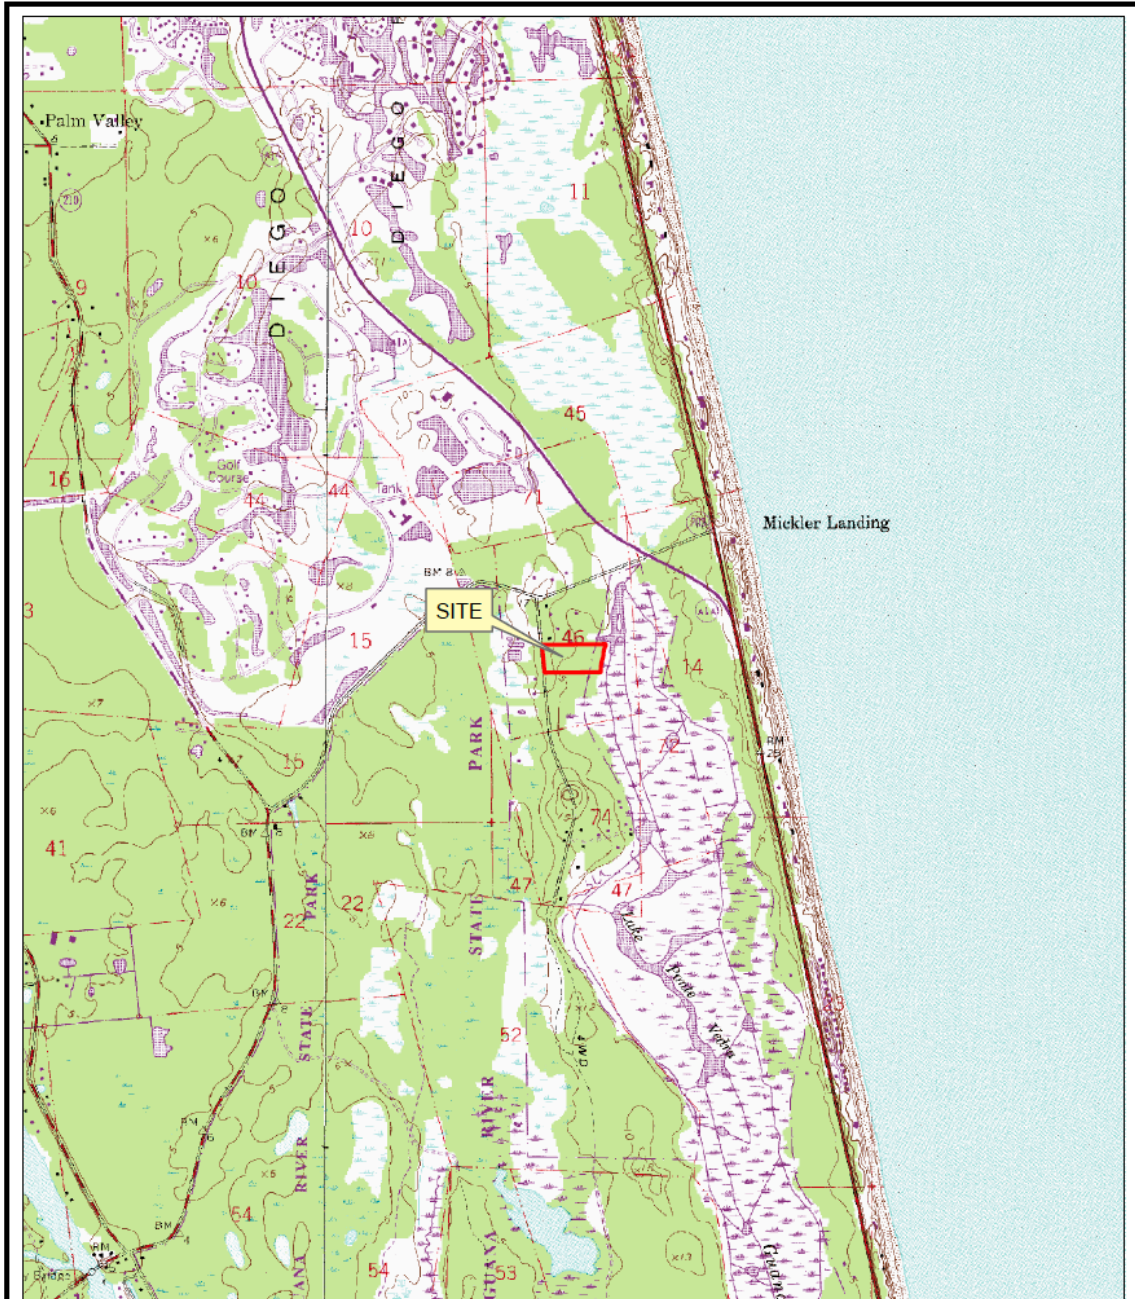

1126, 1130, 1134, 1138 NECK ROAD, PONTE VEDRA BEACH, FL 32082

Section 46, Township 4S, Range 29E; the approximate center is at Lat. 30°09'25.69"N/Long. 81°21'47.95"W.

Location: Section 46, Township 4S, Range 29E

Notes: Boundaries and areas are approximate. To be used for planning purposes only.

 Heilman & Associates, Inc.
2005 Second Street South
Jacksonville Beach, FL 32250
Phone (904) 372-0489

Neck Road Parcels. Location Map.